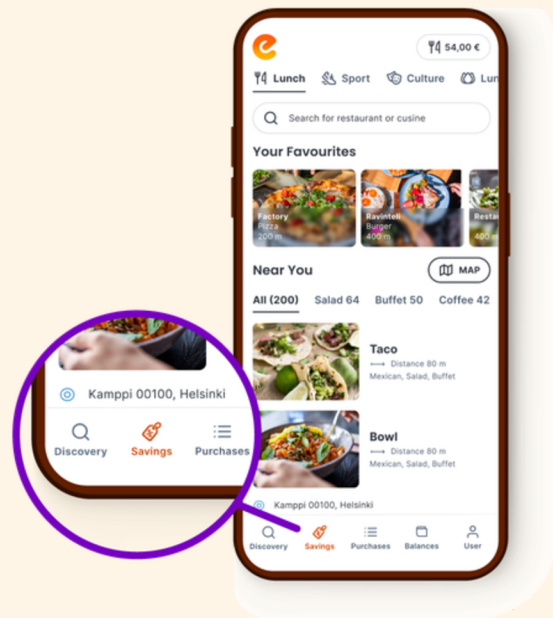

### Unique savings right in the Epassi app.

Discounts can be found in the following categories:

- Travel
- Technology and home appliances
- Sports and leisure equipment
- Restaurants
- Self-care
- Home
- Children

...and many more. Head to the Epassi app and start saving on everyday expenses today!

ŌURA

SATAMA  
BAR & BISTRO

Gubbe

OPEN PADEL

SAMSUNG

HALTI

TAKSI  
HELSINKI®  
0100 0700  
Lentokäyttöön sovitettu